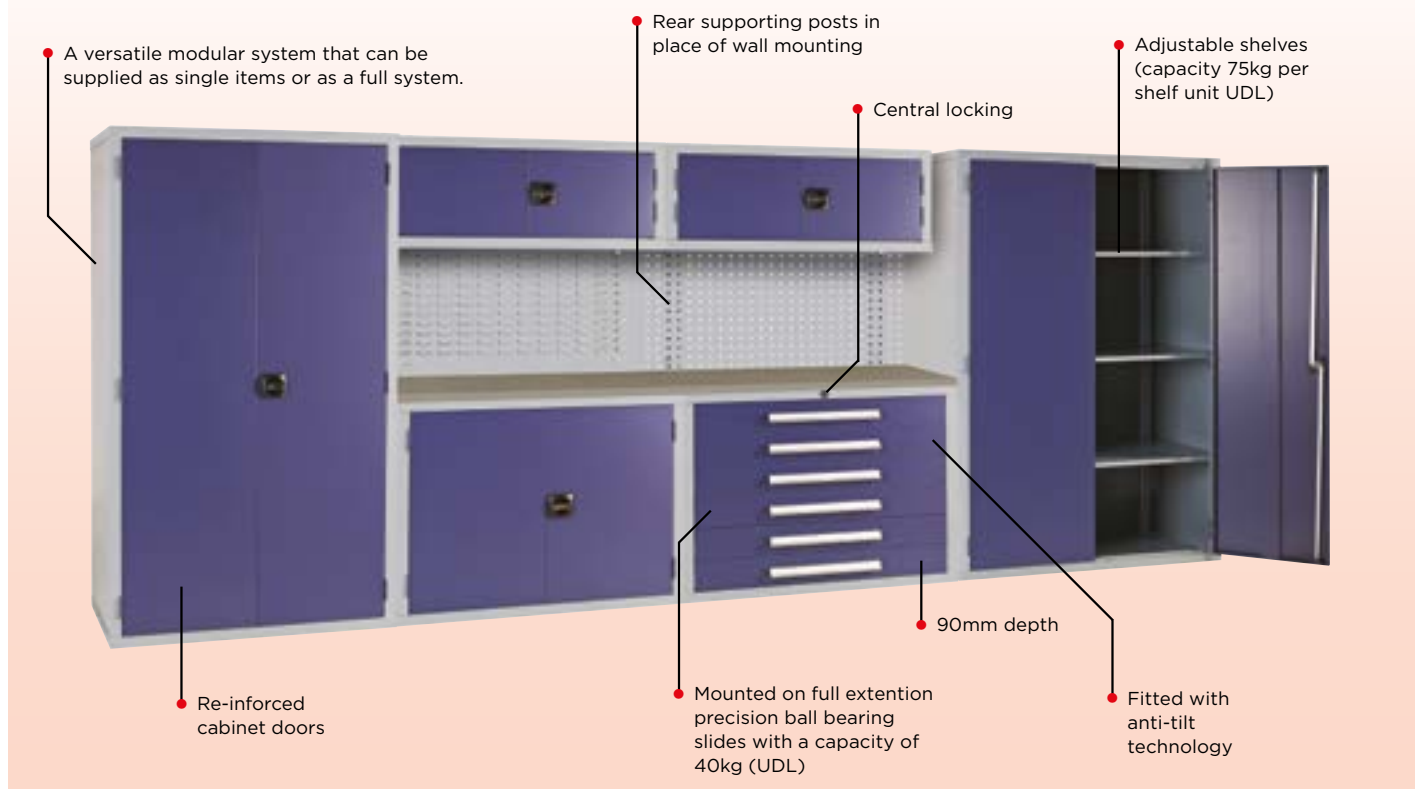

Key Features:

Premier Workshop Modular Cabinets & Drawers

Code	Description	Size H x W x D (mm)	£
PWS855A	Single door, 2 Shelves	805 x 500 x 500	205.15
PWS855B	Bank of 6 central locking drawers	805 x 500 x 500	506.36
PWS855C	Bank of 3 deep central locking drawers	805 x 500 x 500	438.48
PWS875A	Double doors, 2 Shelves	805 x 750 x 500	283.66
PWS815A	2 sliding doors, 2 Shelves	805 x 1000 x 500	358.84
PWS815B	Double doors, 2 Shelves	805 x 1000 x 500	311.24
PWS815C	Bank of 6 central locking drawers	805 x 1000 x 500	615.63
PWS815D	Bank of 3 deep central locking drawers	805 x 1000 x 500	575.36
PWS1815A	2 sliding doors, 3 Shelves	1800 x 1000 x 500	494.24
PWS1815B	Double doors, 3 Shelves	1800 x 1000 x 500	421.32
PWS1815C	Double doors, no shelves, full louvered panel	1800 x 1000 x 500	437.66
PWS1815D	Double doors, 1 shelf, half louvered panel with 2 drawers (40kg runners)	1800 x 1000 x 500	502.90
PWS1815E	Double doors, 1 shelf, half louvered panel with 6 drawers and perforated door panels (40kg runners)	1800 x 1000 x 500	706.52
PWS453B	Single door, 1 shelf	415 x 500 x 300	177.77
PWS473B	Double doors, 1 shelf	415 x 750 x 300	232.36
PWS413A	2 sliding doors, 1 shelf (top cabinet)	415 x 1000 x 300	304.16
PWS413B	Double doors, 1 shelf (top cabinet)	415 x 1000 x 300	259.94