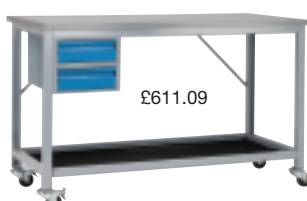

PREM-ECON 1 MOBILE MEDIUM DUTY WORKBENCHES

Take your workbench to the job with a mobile version of the prem-econ workbench system.

PREM-ECON 1 MEDIUM DUTY WORKBENCHES

1500 x 700 c/w lino worktop
PEW157B + D2 + PW157BM + PW4SC

1500 x 700 c/w lino worktop
PEW157B + PW157BM + PW4SC

1500 x 700 c/w lino worktop
PEW157B + CD1 + PW157BM + PW4SC

1500 x 700 c/w lino worktop
PEW157B + D1 + C1 + PW157BM + PW4SC

1500 x 700 c/w lino worktop
PEW157B + D1 + PW157BM + PW4SC

1500 x 700 c/w lino worktop
PEW157B + D2 + PW157BM + PW4SC

BASE SHELVES

L x W(mm)	Description	Code	£
1500 x 700	Base Shelf	PEW157BS	51.35
1500 x 700	Base Shelf/Mat	PEW157BM	91.87
2000 x 700	Base Shelf	PEW127BS	68.42
2000 x 700	Base Shelf/Mat	PEW127BM	114.74