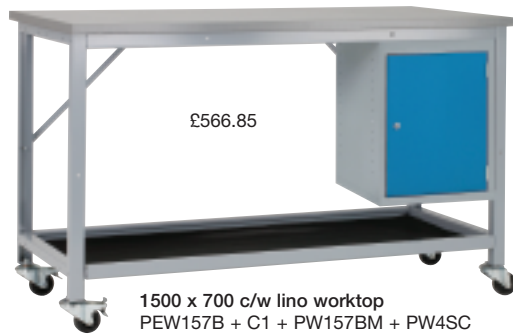

PREM-ECON 1 MOBILE MEDIUM DUTY WORKBENCHES

Take your workbench to the job with a mobile version of the prem-econ workbench system.

PREM-ECON 1 MEDIUM DUTY WORKBENCHES

1500 x 700 c/w lino worktop
PEW157B + D2 + PW157BM + PW4SC

1500 x 700 c/w lino worktop
PEW157B + PW157BM + PW4SC

1500 x 700 c/w lino worktop
PEW157B + CD1 + PW157BM + PW4SC

1500 x 700 c/w lino worktop
PEW157B + D1 + C1 + PW157BM + PW4SC

1500 x 700 c/w lino worktop
PEW157B + D1 + PW157BM + PW4SC

1500 x 700 c/w lino worktop
PEW157B + D2 + PW157BM + PW4SC

BASE SHELVES

L x W(mm)	Description	Code	£
1500 x 700	Base Shelf	PEW157BS	51.35
1500 x 700	Base Shelf/Mat	PEW157BM	91.87
2000 x 700	Base Shelf	PEW127BS	68.42
2000 x 700	Base Shelf/Mat	PEW127BM	114.74

CASTORS

Description	Code	£
Set of 4 swivel castors 2 x braked	PW4SC	66.07

WORKTOPS

A = 30mm thick hardwood veneer top.

B = 30mm thick industrial marble grey lino.

C = 25mm thick plain cut MDF.

DRAWERS & CABINETS